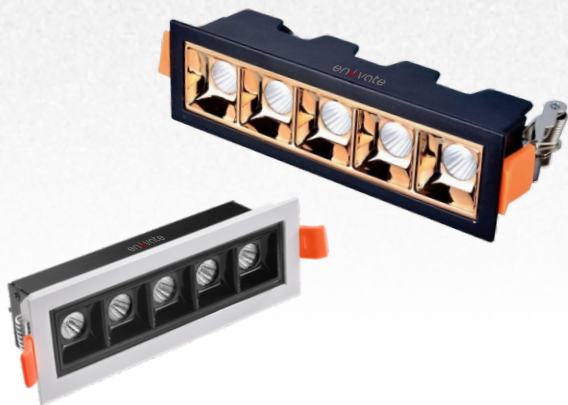

Track & Out Door Lights

Lazor Spot (LED Downlighter)

Product Type	Color Temp.	Cut-Out mm (O X C X H)	Pack Size	MRP ₹
2W	4000K | 3000K	Ø40X40X30	50	299/-
6W	4000K | 3000K	Ø90X45X32	20	499/-
10W	4000K | 3000K	Ø145X140X40	20	699/-
20W	4000K | 3000K	Ø275X270X40	20	899/-

Available in Black & White Body
(Matt Black, Gun Black, Dual Black & Rose Gold Black)

Sharp Track Light (LED Downlighter)

Product Type	Color Temp.	Cut-Out (mm)	Pack Size	MRP ₹
10W	6500K | 4000K | 3000K	Ø50xH126	20	599/-
20W	6500K | 4000K | 3000K	Ø67xH156	20	799/-
30W	6500K | 4000K | 3000K	Ø76xH180	20	999/-

Available in Black & White Body