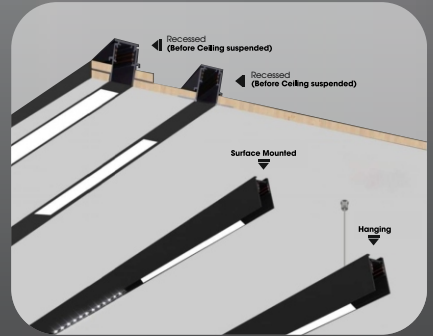

Straight Joiner

90° Horizontal SF Joiner

Vertical Joiner

Horizontal Joiner

3CCT Remote

Concealed Track

Smart COB
Downlighter

COB Downlighter

Pullout Slim (LED Downlighter)

Product Type	Color Temp.	Cut-Out (mm)	Dimension	Pack Size	MRP ₹
7W	6500K 4000K 3000K	Ø 65 (mm)	72x100 (H)	20	799/-
12W	6500K 4000K 3000K	Ø 75 (mm)	85x102 (H)	20	999/-

Delta COB (LED Downlighter)