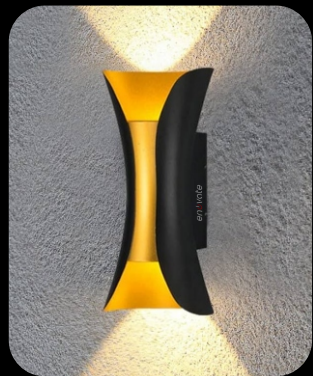

Decorative Wall Light