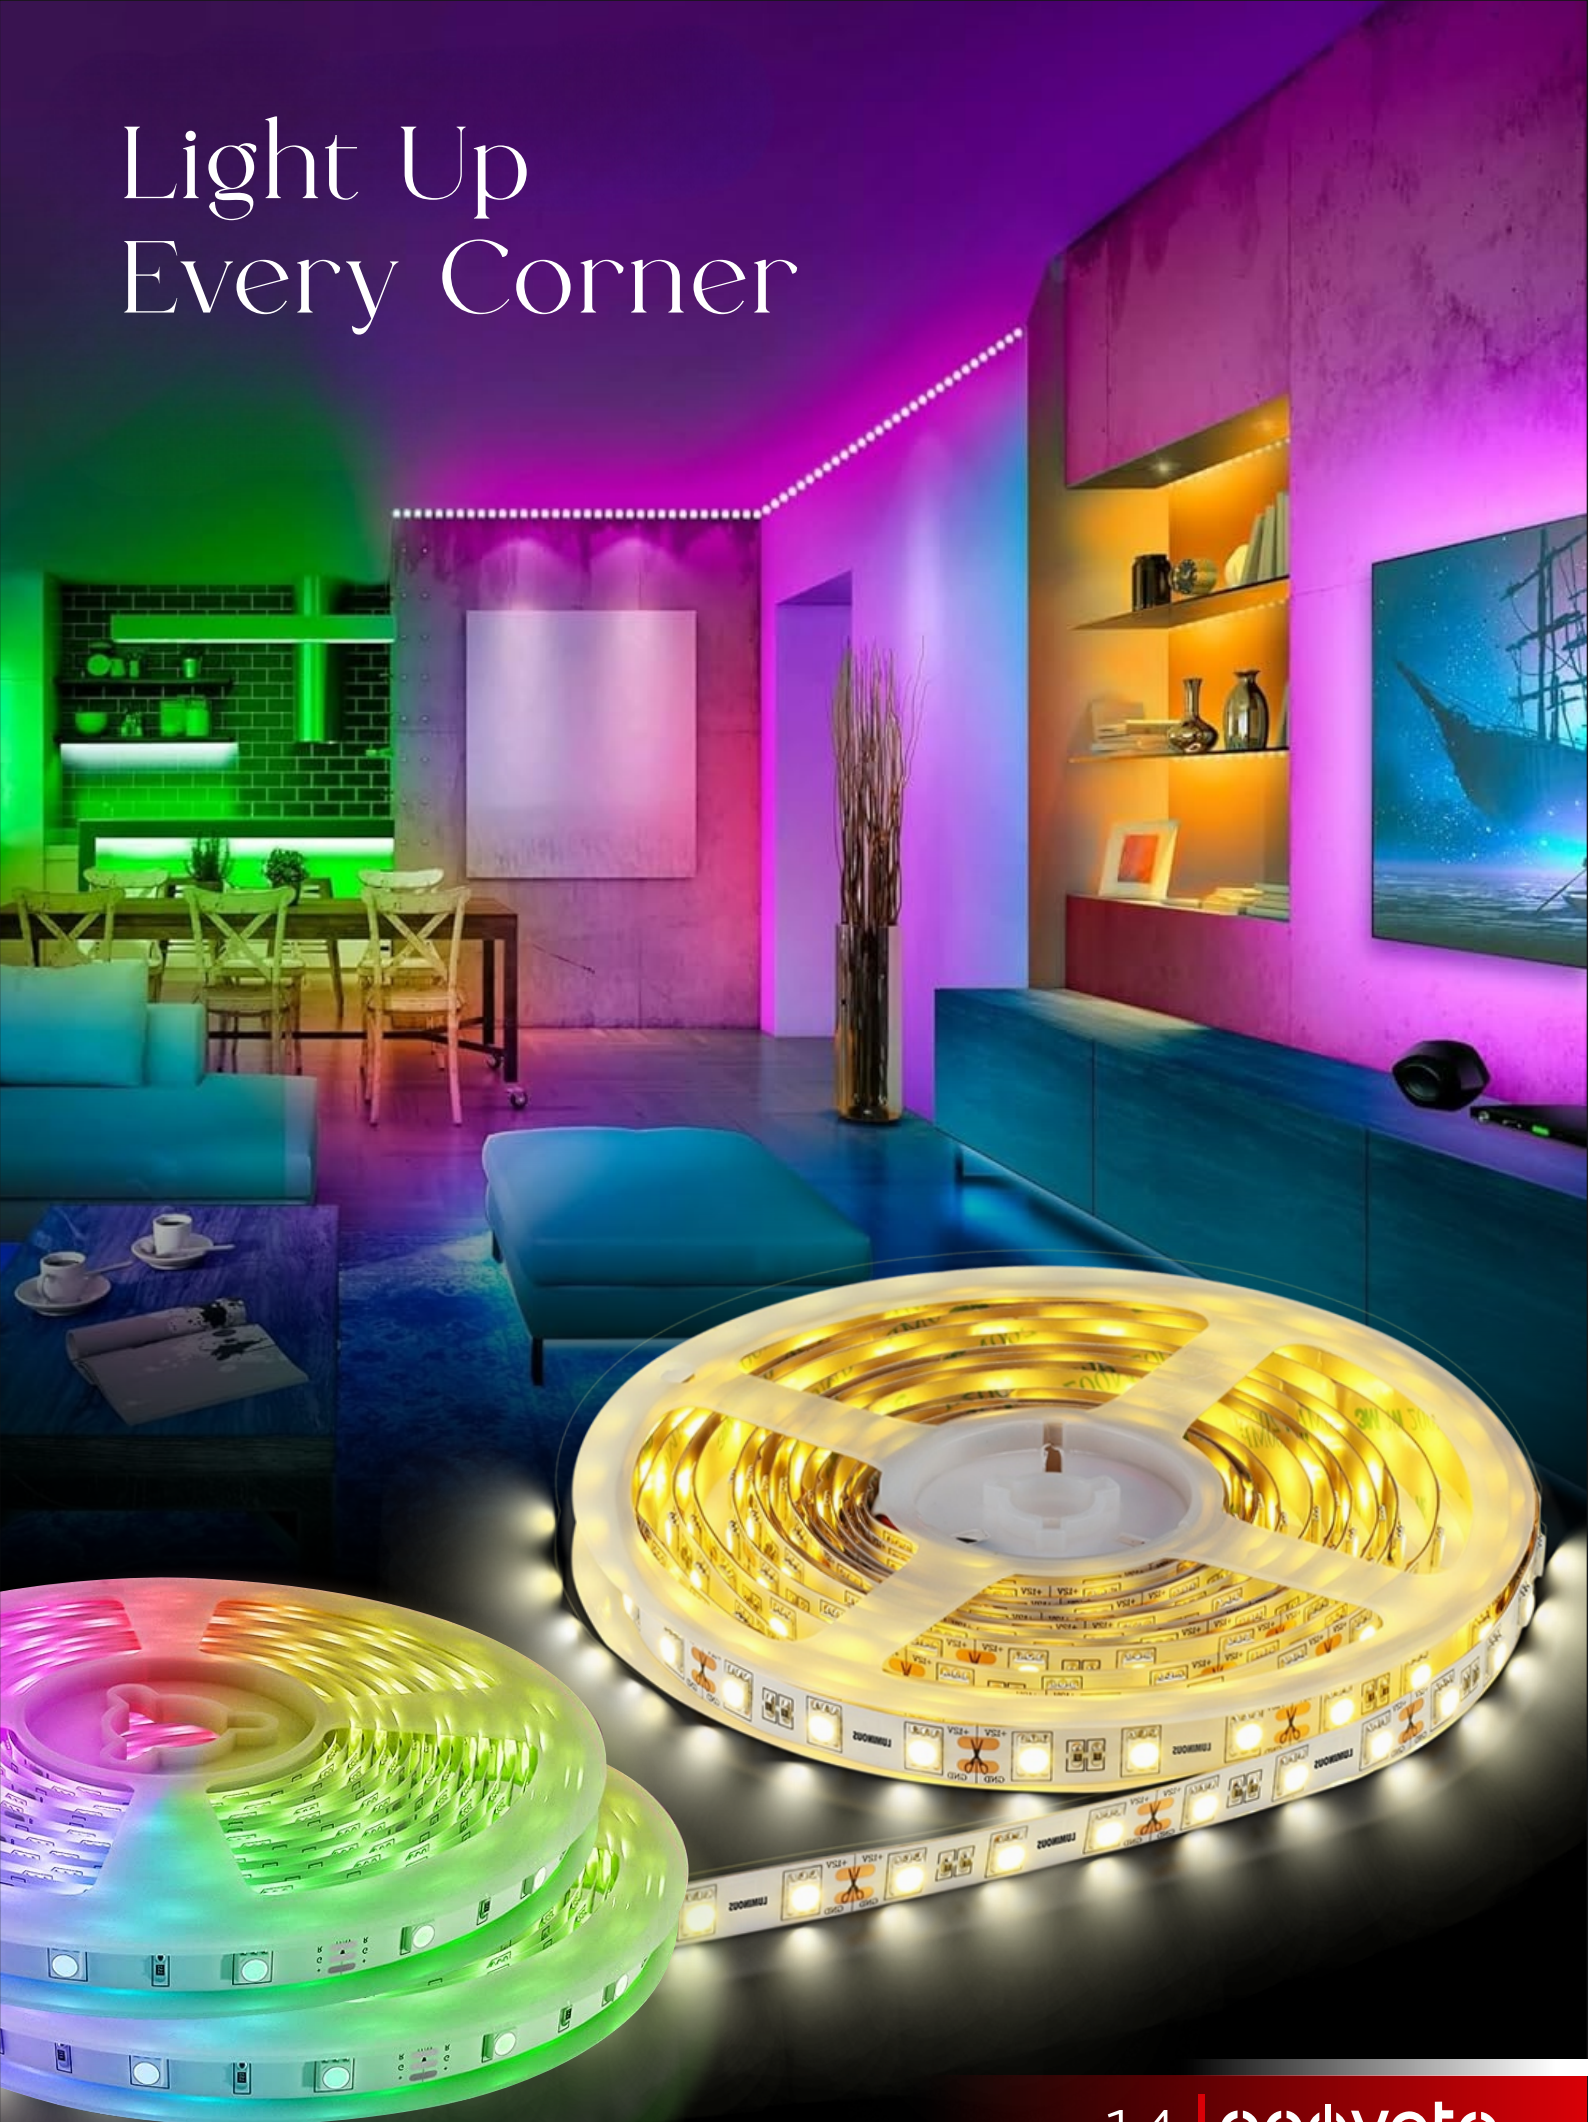

Architectural LED Light

Light Up Every Corner

LED Strip & Rope Light

Shimmer Rope Light

Product Type	Color Temp.	Dimension (mm)	Pack Size	MRP ₹
10M/120 LED	6500K 4000K 3000K	10 Meter	5	1599/-
50M/120 LED	Blue Green Amber Pink	50 Meter	1	5499/-
10M/48 LED	Multi	10 Meter	10	999/-
18M/120 LED	Tiranga	18 Meter	1	2999/-