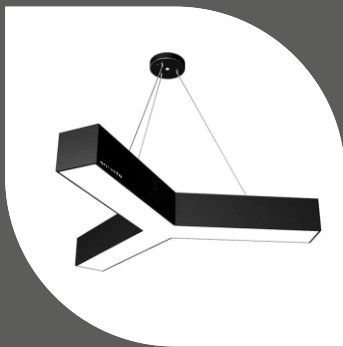

Architectural LED Light